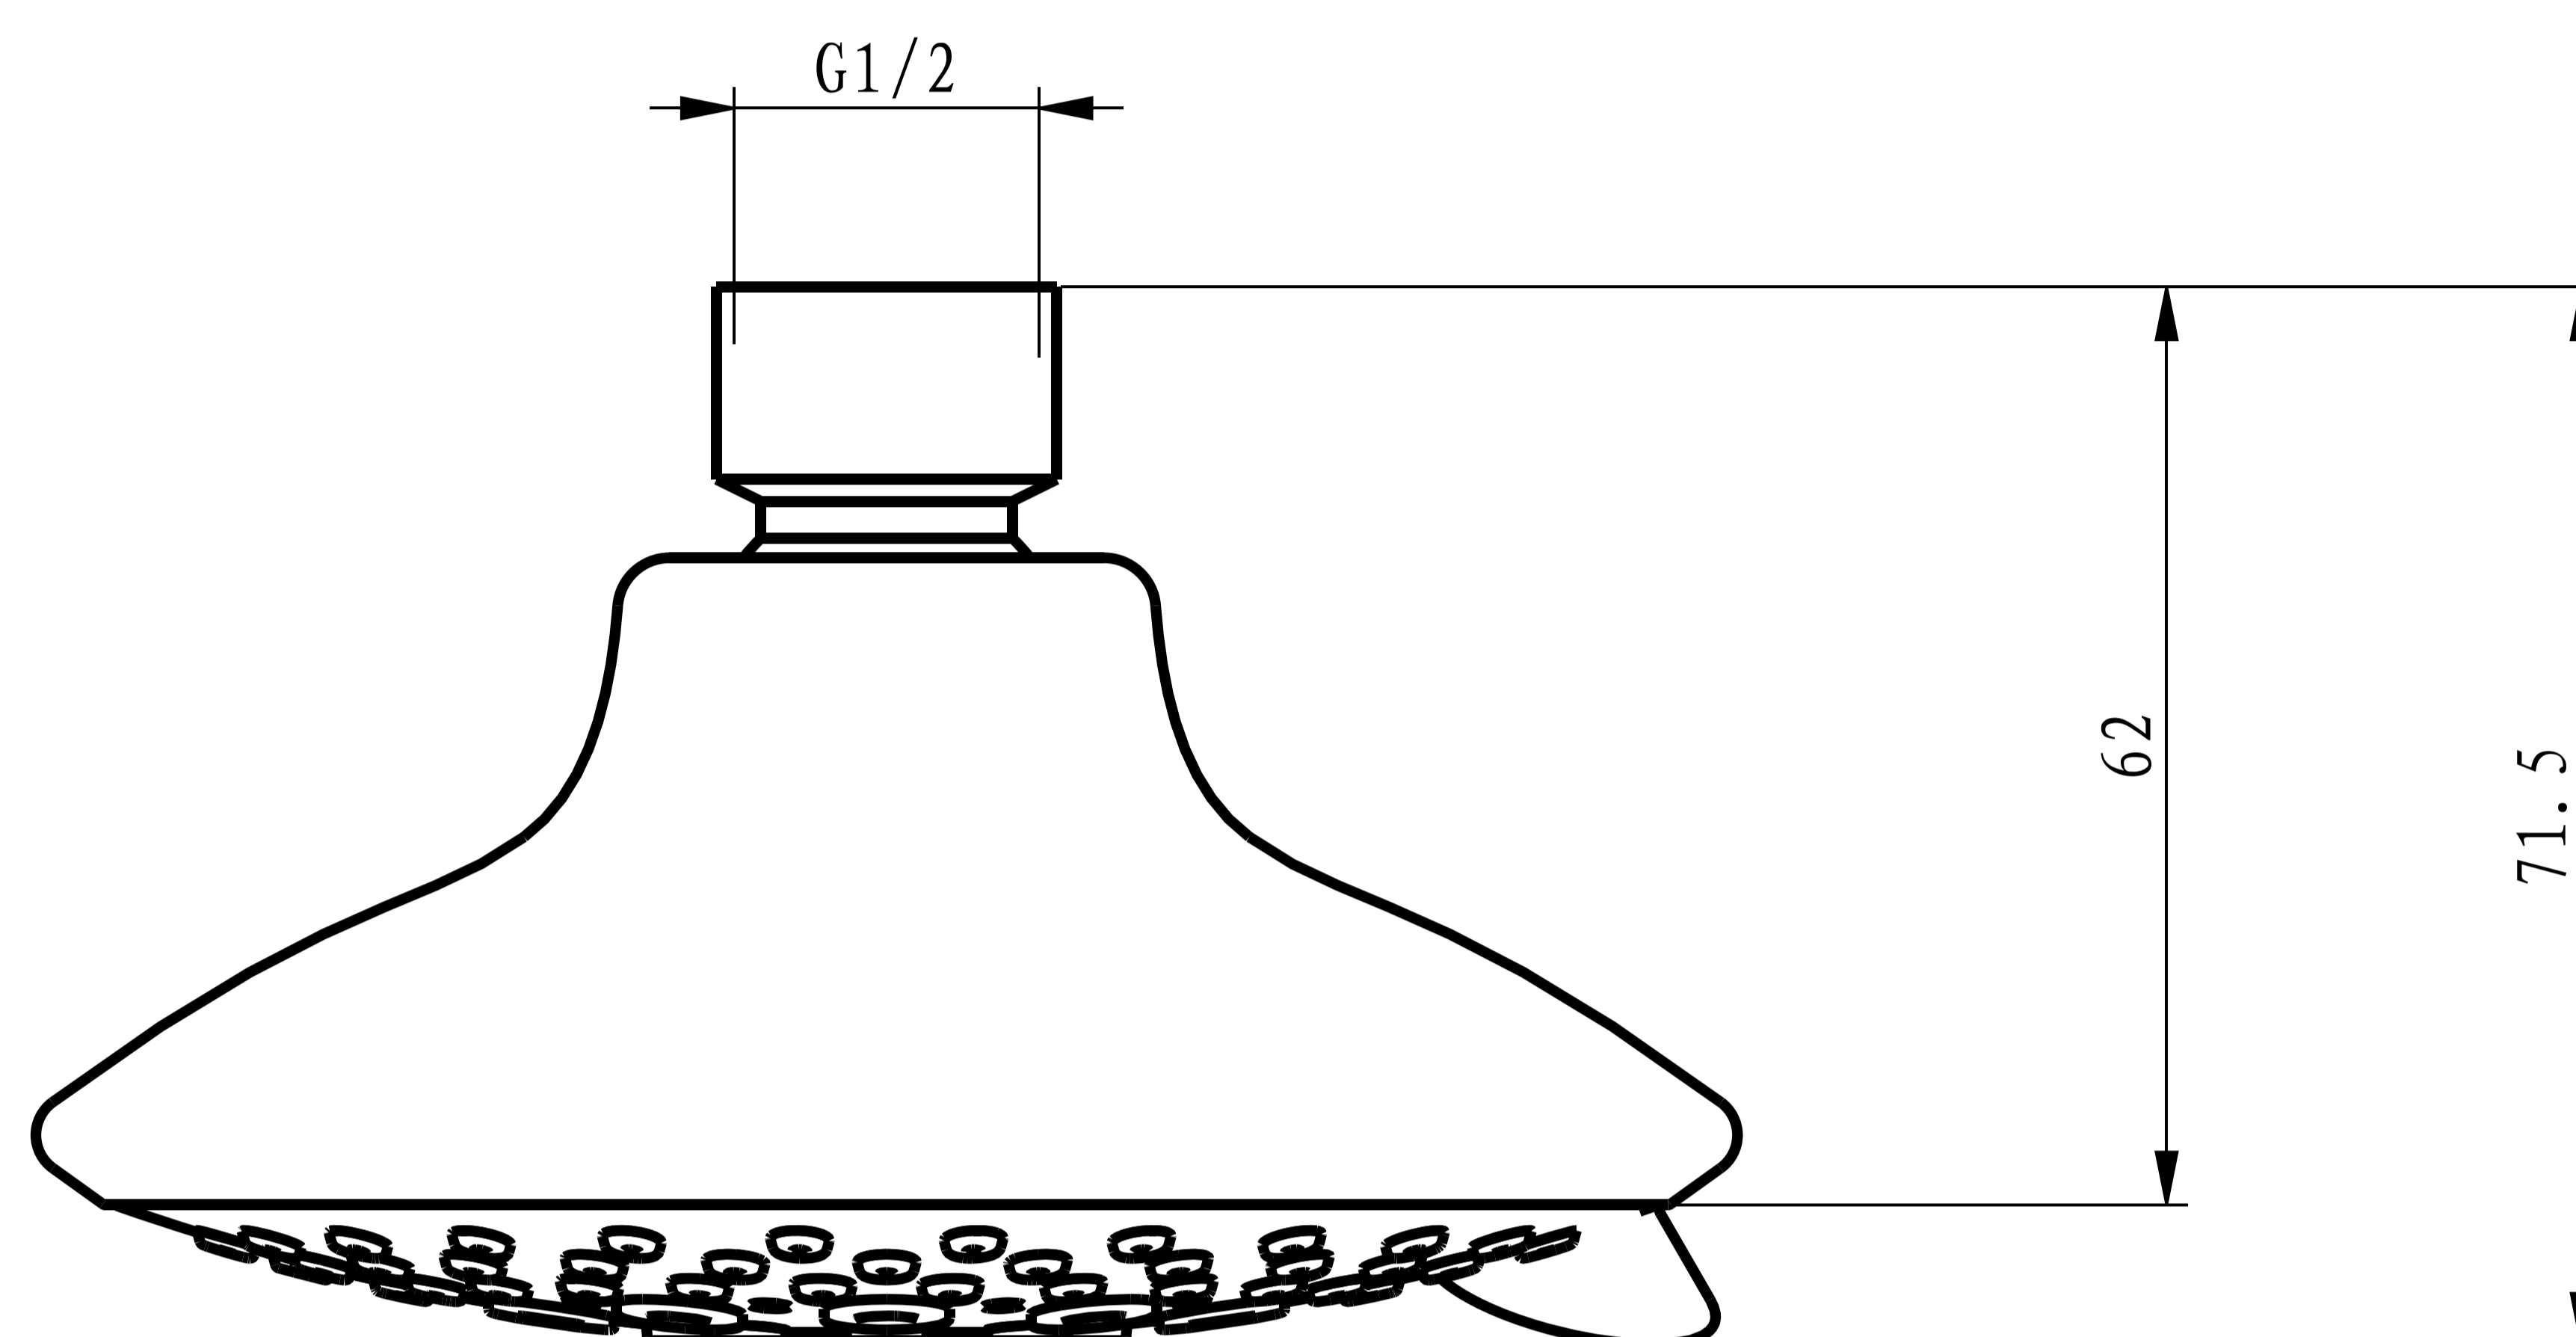

ABS Head Shower

Product Code : 28156

Technical Drawing

All dimension are in **mm**